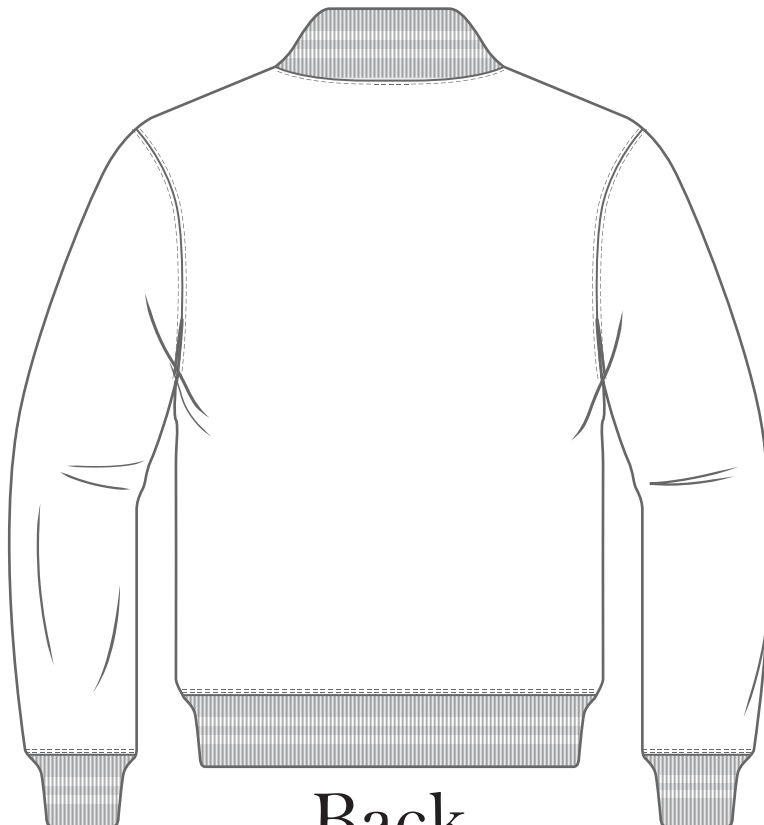

Matric Jacket Design Template

☎:010-312 6177 ✉:priyen@promogirlsclothing.co.za

📱:073 988 5210 🌐:www.promogirlsclothing.co.za

🏠:20 Barbeque Corner, Dytchley Road, Kyalami, Midrand

Front

Back

Matric Jacket Design Template

- ☎ :010-312 6177 ✉ :priyen@promogirlsclothing.co.za
- 📱 :073 988 5210 🌐 :www.promogirlsclothing.co.za
- 🏠 :20 Barbeque Corner, Dytchley Road, Kyalami, Midrand

Right
Sleeve

Lining

Left
Sleeve

Cuff & Collar

Cuff can be solid
or include lines